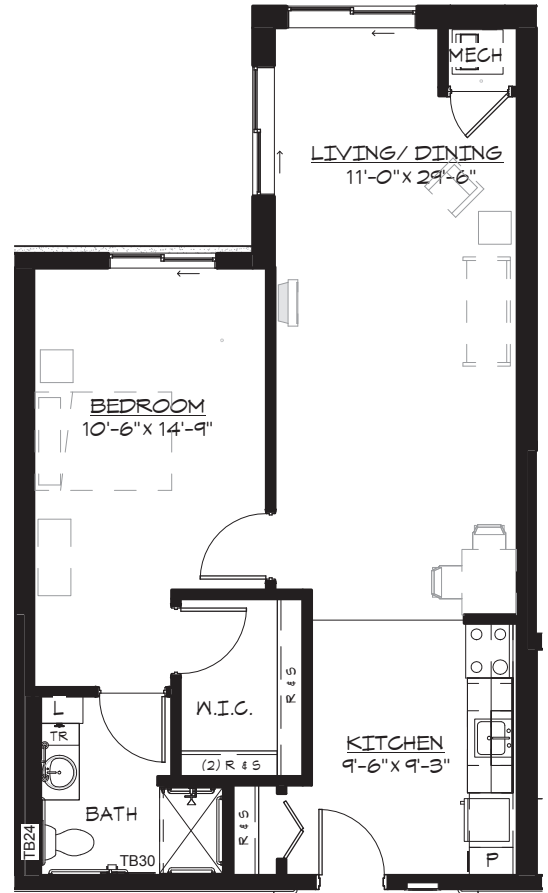

The Arbor

Sample Floor Plans
BradleyPark.WesleyChoice.org

WESLEY

BRADLEY PARK

Community · Choice · Continuing Care

Willow
Studio
Approx. 510 s.f.

Juniper
Studio
Approx. 803 s.f.

Manzanita
One Bedroom
Approx. 660 s.f.

The Arbor

Sample Floor Plans, continued
BradleyPark.WesleyChoice.org

WESLEY

BRADLEY PARK

Community · Choice · Continuing Care

Mulberry
One Bedroom
Approx. 747 s.f.

Alpine
One Bedroom
Approx. 795 s.f.

Rosemary
One Bedroom
Approx. 638 s.f.