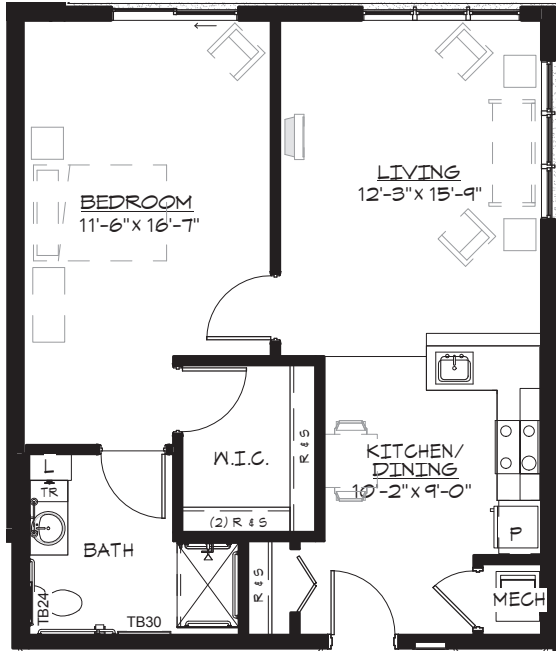

The Arbor

Sample Floor Plans
BradleyPark.WesleyChoice.org

WESLEY

BRADLEY PARK

Community · Choice · Continuing Care

Willow
Studio
Approx. 510 s.f.

Juniper
Studio
Approx. 803 s.f.

Manzanita
One Bedroom
Approx. 660 s.f.

The Arbor

Sample Floor Plans, continued
BradleyPark.WesleyChoice.org

WESLEY

BRADLEY PARK

Community · Choice · Continuing Care

Mulberry
One Bedroom
Approx. 747 s.f.

Alpine
One Bedroom
Approx. 795 s.f.

Rosemary
One Bedroom
Approx. 638 s.f.