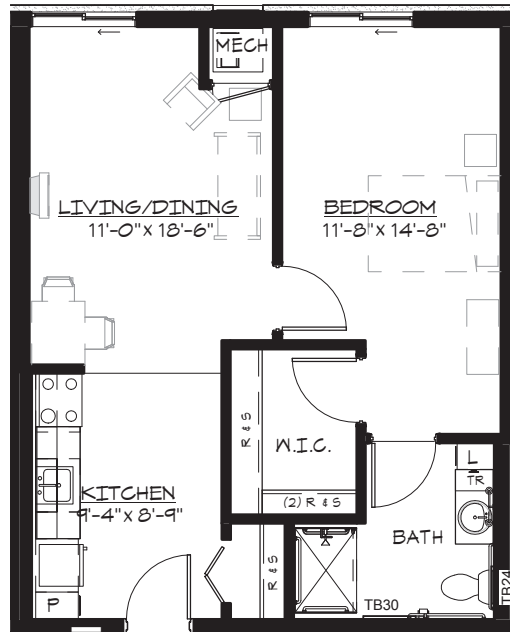

The Arbor

Sample Floor Plans
BradleyPark.WesleyChoice.org

WESLEY

BRADLEY PARK

Community · Choice · Continuing Care

Willow
Studio
Approx. 510 s.f.

Juniper
Studio
Approx. 803 s.f.

Manzanita
One Bedroom
Approx. 660 s.f.

The Arbor

Sample Floor Plans, continued
BradleyPark.WesleyChoice.org

WESLEY

BRADLEY PARK

Community · Choice · Continuing Care

Mulberry
One Bedroom
Approx. 747 s.f.

Alpine
One Bedroom
Approx. 795 s.f.

Rosemary
One Bedroom
Approx. 638 s.f.