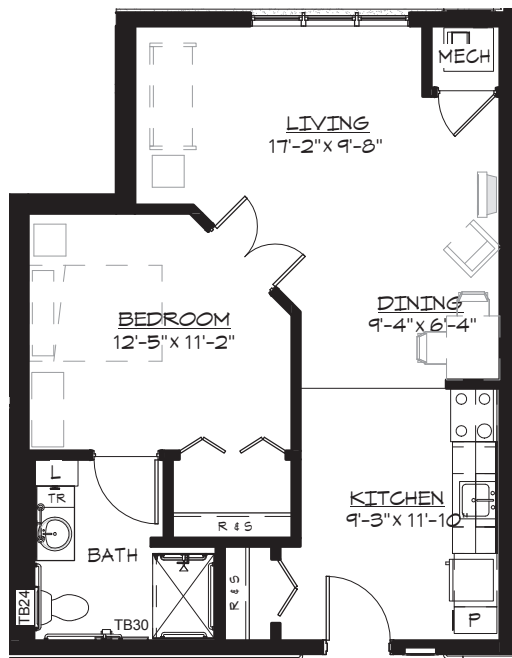

The Arbor

Sample Floor Plans
BradleyPark.WesleyChoice.org

WESLEY

BRADLEY PARK

Community · Choice · Continuing Care

Willow
Studio
Approx. 510 s.f.

Juniper
Studio
Approx. 803 s.f.

Manzanita
One Bedroom
Approx. 660 s.f.

The Arbor

Sample Floor Plans, continued
BradleyPark.WesleyChoice.org

WESLEY

BRADLEY PARK

Community · Choice · Continuing Care

Mulberry
One Bedroom
Approx. 747 s.f.

Alpine
One Bedroom
Approx. 795 s.f.

Rosemary
One Bedroom
Approx. 638 s.f.