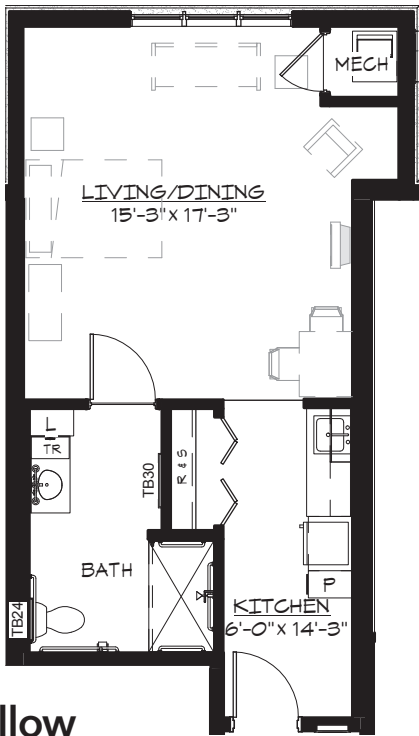

The Arbor

Sample Floor Plans
BradleyPark.WesleyChoice.org

WESLEY

BRADLEY PARK

Community · Choice · Continuing Care

Willow
Studio
Approx. 510 s.f.

Juniper
Studio
Approx. 803 s.f.

Manzanita
One Bedroom
Approx. 660 s.f.

The Arbor

Sample Floor Plans, continued
BradleyPark.WesleyChoice.org

WESLEY

BRADLEY PARK

Community · Choice · Continuing Care

Mulberry
One Bedroom
Approx. 747 s.f.

Alpine
One Bedroom
Approx. 795 s.f.

Rosemary
One Bedroom
Approx. 638 s.f.