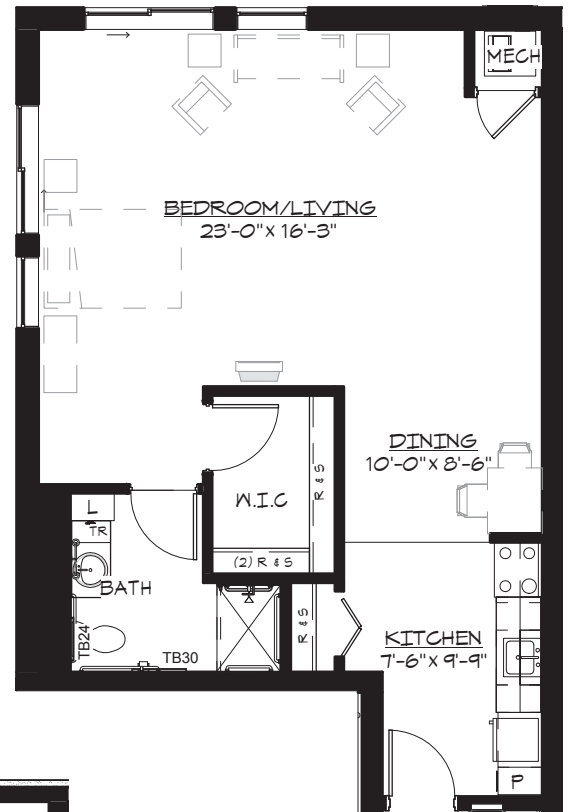

The Arbor

Sample Floor Plans
BradleyPark.WesleyChoice.org

WESLEY

BRADLEY PARK

Community · Choice · Continuing Care

Willow
Studio
Approx. 510 s.f.

Juniper
Studio
Approx. 803 s.f.

Manzanita
One Bedroom
Approx. 660 s.f.

The Arbor

Sample Floor Plans, continued
BradleyPark.WesleyChoice.org

WESLEY

BRADLEY PARK

Community · Choice · Continuing Care

Mulberry
One Bedroom
Approx. 747 s.f.

Alpine
One Bedroom
Approx. 795 s.f.

Rosemary
One Bedroom
Approx. 638 s.f.