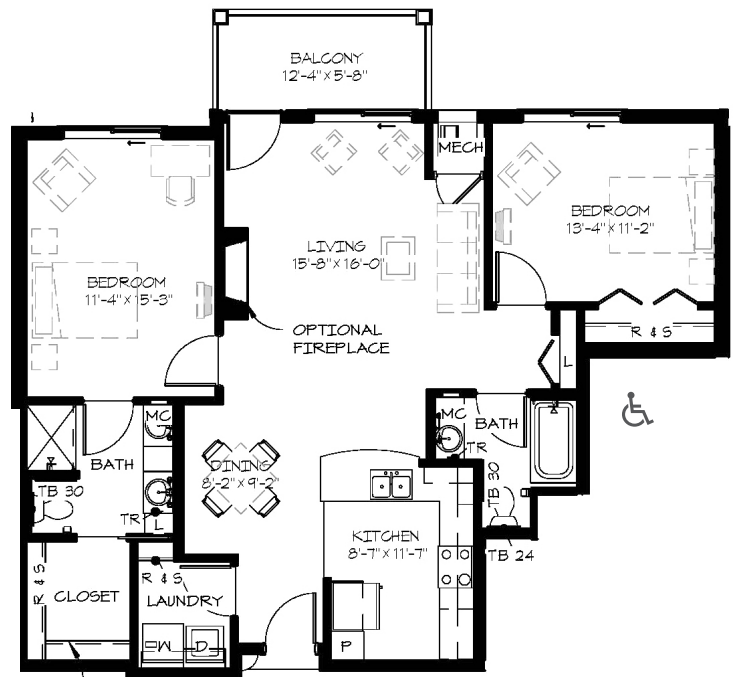

Brownstone Apartments

Sample Floor Plans

DesMoines.WesleyChoice.org

WESLEY

DES MOINES

Community · Choice · Continuing Care

Vashon
One Bedroom
Approx. 990 s.f.

Alki
One Bedroom Plus Sunroom
Approx. 1,050 s.f.

WESLEY

DES MOINES

Community · Choice · Continuing Care

Brownstone Apartments

Sample Floor Plans, continued

DesMoines.WesleyChoice.org

Tillicum

Two Bedroom Plus Sunroom

Approx. 1,465 s.f.

Chinook

Two Bedroom

Approx. 1,160 s.f.

Limited mobility plan available. Additional floor plans available. Measurements are approximate and based on BOMA standards.

Wesley Des Moines is a non-smoking community.