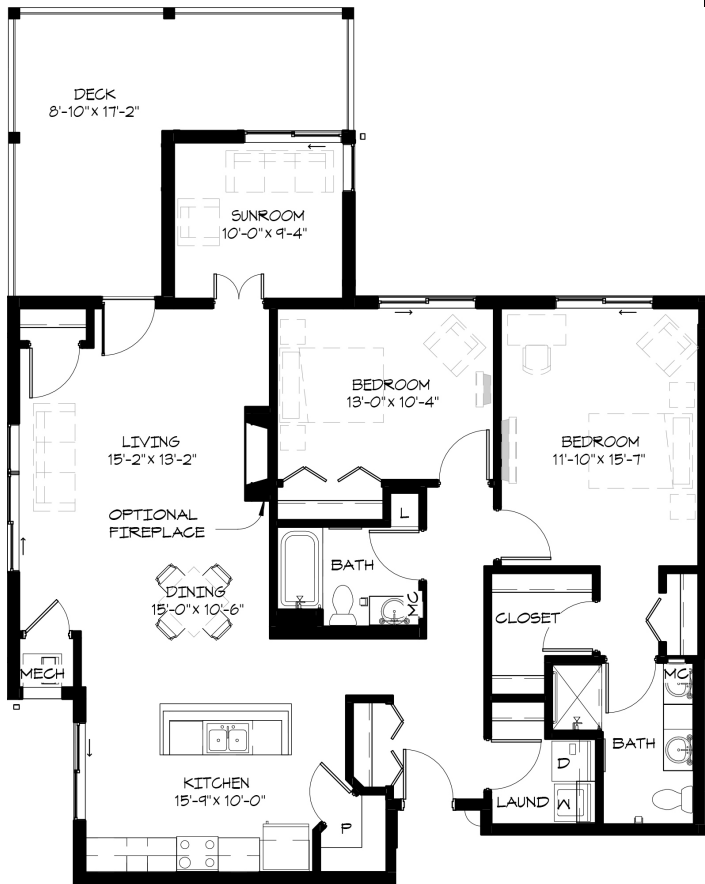

Brownstone Apartments

Sample Floor Plans

DesMoines.WesleyChoice.org

WESLEY

DES MOINES

Community · Choice · Continuing Care

Vashon
One Bedroom
Approx. 990 s.f.

Alki
One Bedroom Plus Sunroom
Approx. 1,050 s.f.

WESLEY

DES MOINES

Community · Choice · Continuing Care

Brownstone Apartments

Sample Floor Plans, continued

DesMoines.WesleyChoice.org

Tillicum

Two Bedroom Plus Sunroom

Approx. 1,465 s.f.

Chinook

Two Bedroom

Approx. 1,160 s.f.

Limited mobility plan available. Additional floor plans available. Measurements are approximate and based on BOMA standards.

Wesley Des Moines is a non-smoking community.