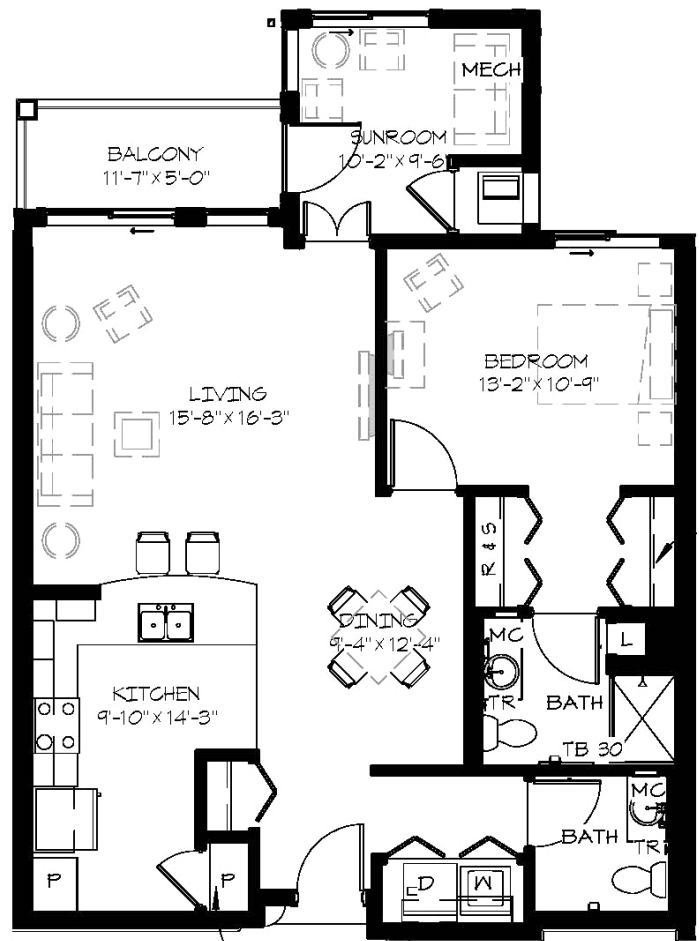

Brownstone Apartments

Sample Floor Plans

DesMoines.WesleyChoice.org

WESLEY

DES MOINES

Community · Choice · Continuing Care

Vashon
One Bedroom
Approx. 990 s.f.

Alki
One Bedroom Plus Sunroom
Approx. 1,050 s.f.

WESLEY

DES MOINES

Community · Choice · Continuing Care

Brownstone Apartments

Sample Floor Plans, continued

DesMoines.WesleyChoice.org

Tillicum

Two Bedroom Plus Sunroom

Approx. 1,465 s.f.

Chinook

Two Bedroom

Approx. 1,160 s.f.

Limited mobility plan available. Additional floor plans available. Measurements are approximate and based on BOMA standards.

Wesley Des Moines is a non-smoking community.