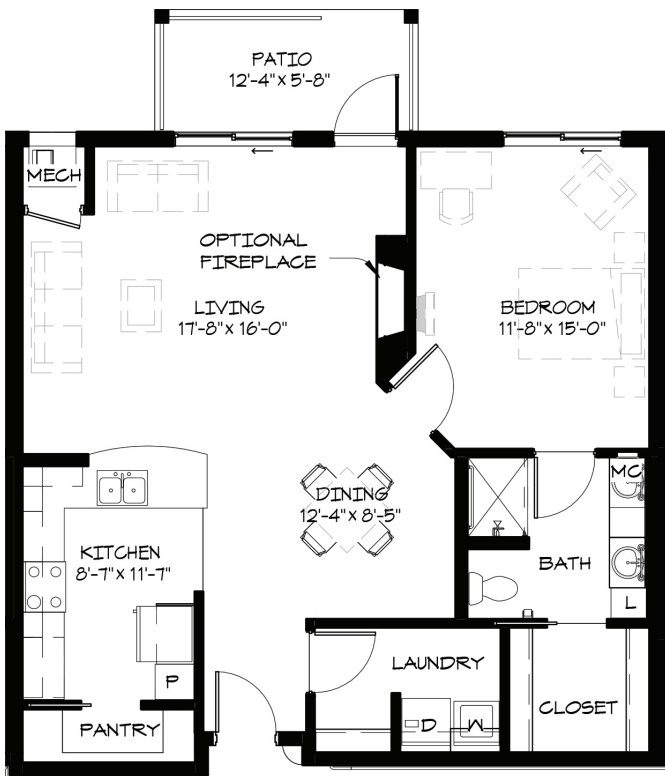

Brownstone Apartments

Sample Floor Plans

DesMoines.WesleyChoice.org

WESLEY

DES MOINES

Community · Choice · Continuing Care

Vashon
One Bedroom
Approx. 990 s.f.

Alki
One Bedroom Plus Sunroom
Approx. 1,050 s.f.

WESLEY

DES MOINES

Community · Choice · Continuing Care

Brownstone Apartments

Sample Floor Plans, continued

DesMoines.WesleyChoice.org

Tillicum

Two Bedroom Plus Sunroom

Approx. 1,465 s.f.

Chinook

Two Bedroom

Approx. 1,160 s.f.

Limited mobility plan available. Additional floor plans available. Measurements are approximate and based on BOMA standards.

Wesley Des Moines is a non-smoking community.