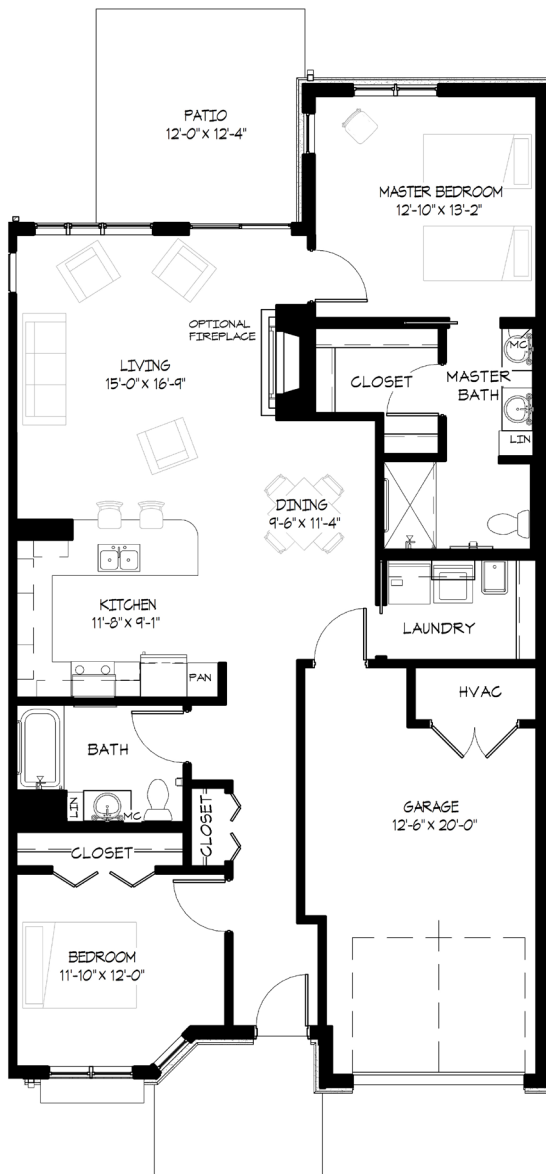

## New Cottages

Sample Floor Plans

DesMoines.WesleyChoice.org

### Elwha

Two Bedroom  
Approx. 1,300 s.f.

### Nisqually

Two Bedroom  
Approx. 1,370 s.f.

## New Cottages

Sample Floor Plans, continued  
DesMoines.WesleyChoice.org

**Quinault**  
Two Bedroom  
Plus Den  
Approx. 1,490 s.f.

**Nooksack**  
Two Bedroom Plus Den  
Approx. 1,620 s.f.

Limited mobility plan available. Additional floor plans available.