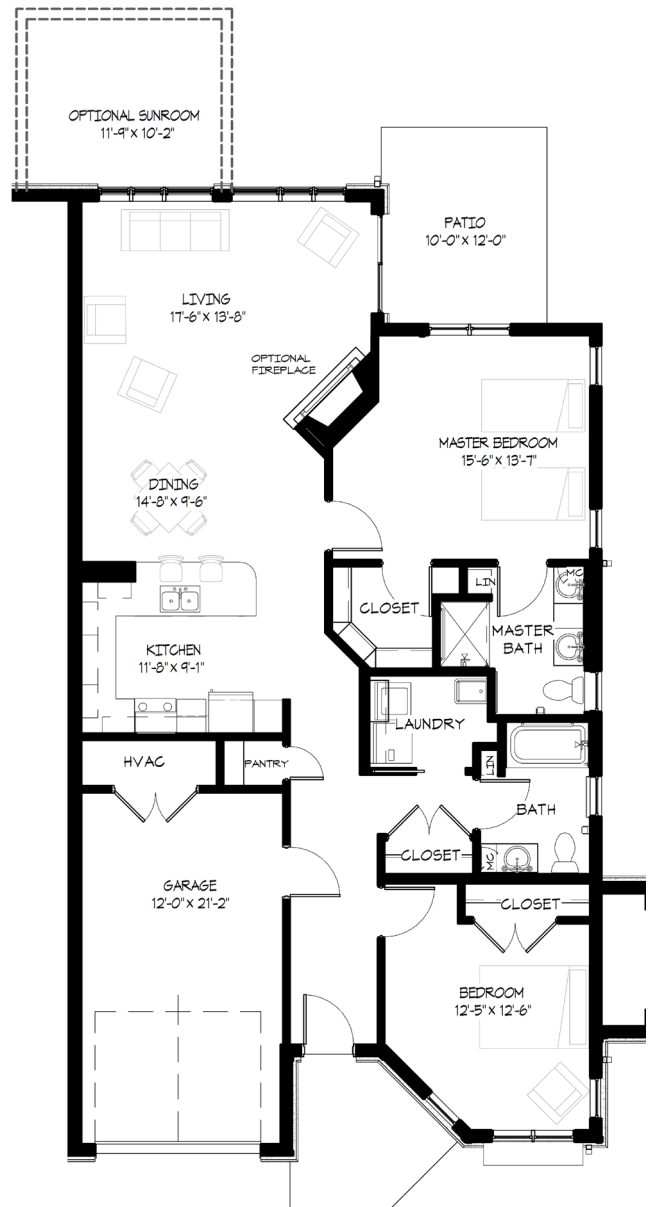

## New Cottages

Sample Floor Plans

DesMoines.WesleyChoice.org

### Elwha

Two Bedroom  
Approx. 1,300 s.f.

### Nisqually

Two Bedroom  
Approx. 1,370 s.f.

## New Cottages

Sample Floor Plans, continued  
DesMoines.WesleyChoice.org

**Quinault**  
Two Bedroom  
Plus Den  
Approx. 1,490 s.f.

**Nooksack**  
Two Bedroom Plus Den  
Approx. 1,620 s.f.

Limited mobility plan available. Additional floor plans available.