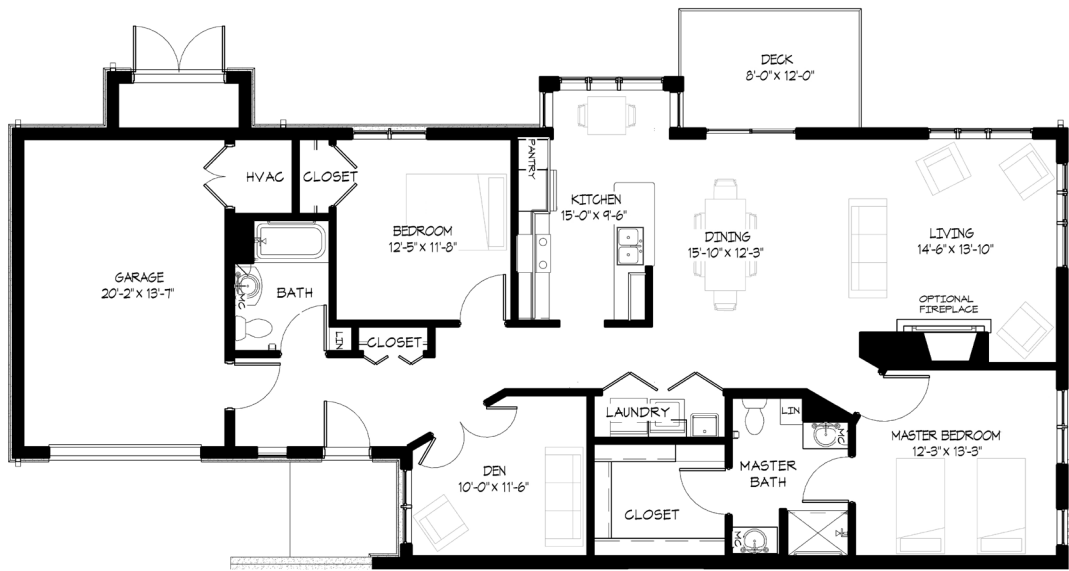

### Elwha

Two Bedroom  
Approx. 1,300 s.f.

### Nisqually

Two Bedroom  
Approx. 1,370 s.f.

## New Cottages

Sample Floor Plans, continued  
DesMoines.WesleyChoice.org

**Quinault**  
Two Bedroom  
Plus Den  
Approx. 1,490 s.f.

**Nooksack**  
Two Bedroom Plus Den  
Approx. 1,620 s.f.

Limited mobility plan available. Additional floor plans available.