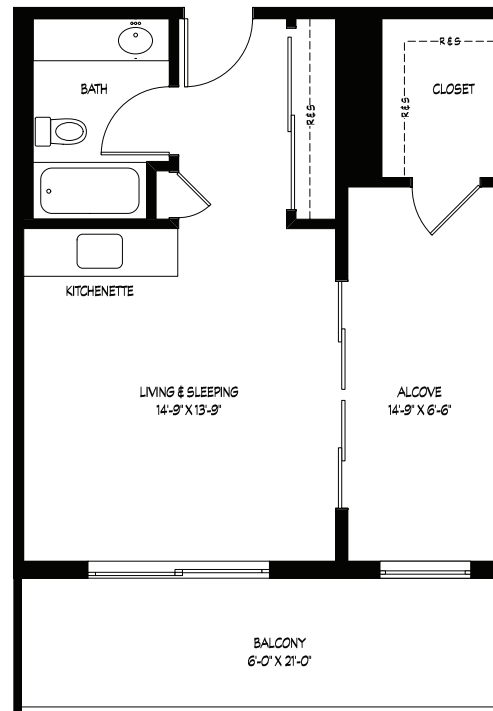

WESLEY

DES MOINES

Community · Choice · Continuing Care

The Terrace Apartments

Sample Floor Plans

DesMoines.WesleyChoice.org

Studio

Apartment

Approx. 300-350 s.f.

Balcony 84 s.f.

Alcove

Apartment

Approx. 400-530 s.f.

Balcony 126 s.f.

Stately and elegant

- Puget Sound, Mt. Rainier and hillside views
- Spacious balconies (except ground level)
- Kitchenettes with refrigerator and microwave
- Step-in shower with grab bars
- Individually controlled hot water heat
- Emergency call system
- Internet accessible
- Storage locker included

WESLEY

DES MOINES

Community · Choice · Continuing Care

The Terrace Apartments

Sample Floor Plans, continued
DesMoines.WesleyChoice.org

One Bedroom
Apartment
Approx. 570-700 sq. ft.
Balcony 168 s.f.

Two Bedroom
Apartment
Approx. 950-1,000 sq. ft.
Balcony 216 s.f.