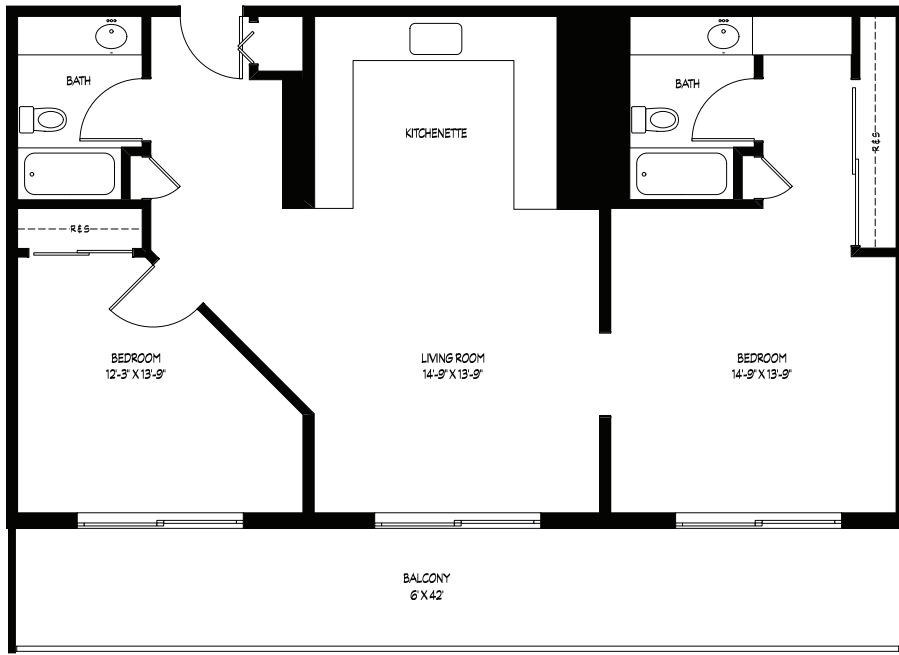

Approx. 300-350 s.f.

Balcony 84 s.f.

Alcove

Apartment

Approx. 400-530 s.f.

Balcony 126 s.f.

Stately and elegant

- Puget Sound, Mt. Rainier and hillside views
- Spacious balconies (except ground level)
- Kitchenettes with refrigerator and microwave
- Step-in shower with grab bars
- Individually controlled hot water heat
- Emergency call system
- Internet accessible
- Storage locker included

WESLEY

DES MOINES

Community · Choice · Continuing Care

The Terrace Apartments

Sample Floor Plans, continued
DesMoines.WesleyChoice.org

One Bedroom
Apartment
Approx. 570-700 sq. ft.
Balcony 168 s.f.

Two Bedroom
Apartment
Approx. 950-1,000 sq. ft.
Balcony 216 s.f.