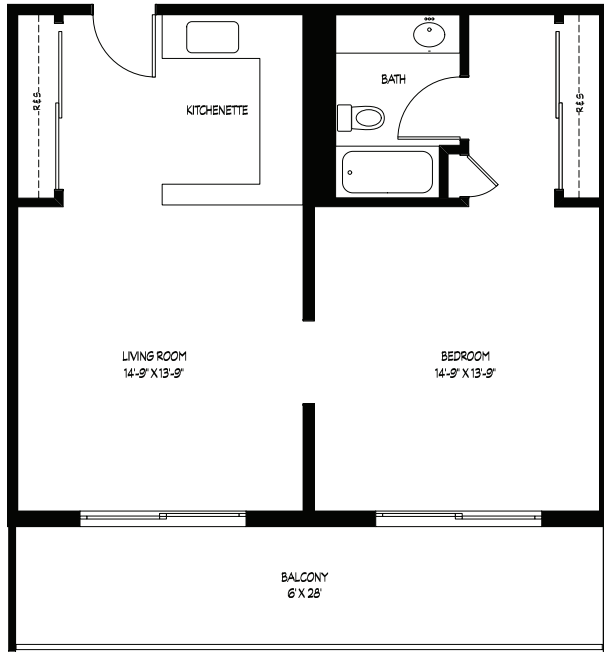

Approx. 300-350 s.f.

Balcony 84 s.f.

Alcove

Apartment

Approx. 400-530 s.f.

Balcony 126 s.f.

Stately and elegant

- Puget Sound, Mt. Rainier and hillside views
- Spacious balconies (except ground level)
- Kitchenettes with refrigerator and microwave
- Step-in shower with grab bars
- Individually controlled hot water heat
- Emergency call system
- Internet accessible
- Storage locker included

WESLEY

DES MOINES

Community · Choice · Continuing Care

The Terrace Apartments

Sample Floor Plans, continued
DesMoines.WesleyChoice.org

One Bedroom
Apartment
Approx. 570-700 sq. ft.
Balcony 168 s.f.

Two Bedroom
Apartment
Approx. 950-1,000 sq. ft.
Balcony 216 s.f.