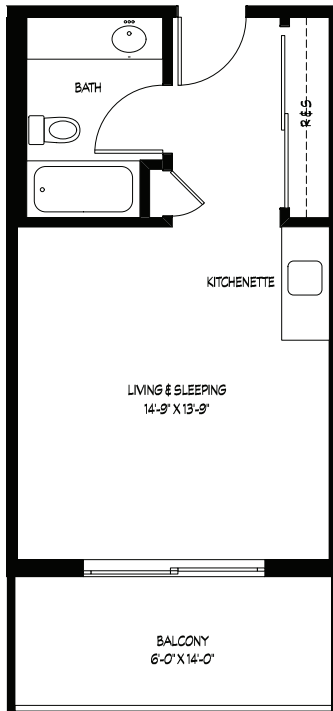

WESLEY

DES MOINES

Community · Choice · Continuing Care

The Terrace Apartments

Sample Floor Plans

DesMoines.WesleyChoice.org

Studio

Apartment

Approx. 300-350 s.f.

Balcony 84 s.f.