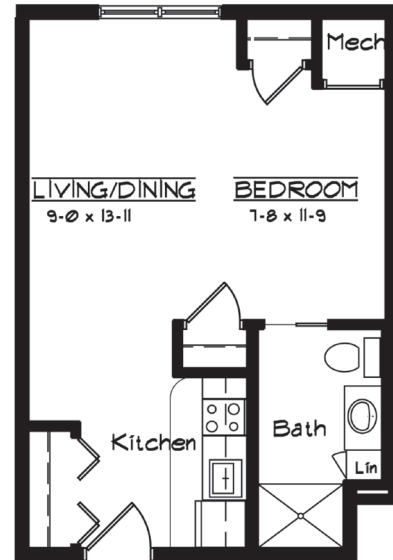

The Arbor

Sample Floor Plans
LeaHill.WesleyChoice.org

Dogwood
Studio
Approx. 492 s.f.

Alpine
Studio
Approx. 443 s.f.

Cedar II
One Bedroom
Approx. 610 s.f.

Maple II
One Bedroom
Approx. 633 s.f.

Wesley Lea Hill is a non-smoking community.