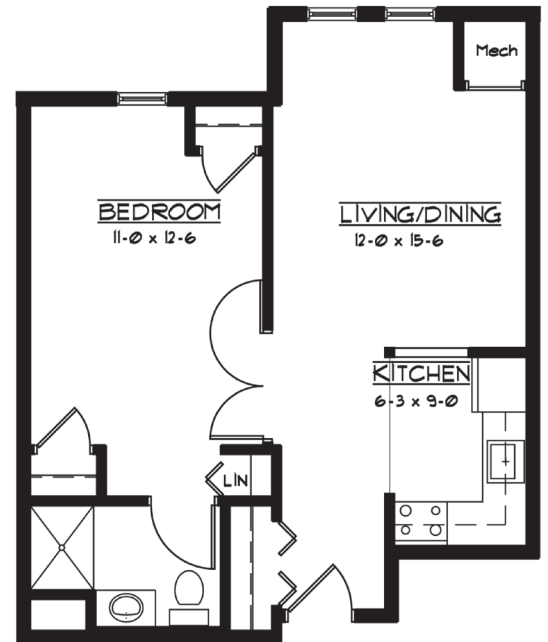

The Arbor

Sample Floor Plans
LeaHill.WesleyChoice.org

Dogwood
Studio
Approx. 492 s.f.

Alpine
Studio
Approx. 443 s.f.

Cedar II
One Bedroom
Approx. 610 s.f.

Maple II
One Bedroom
Approx. 633 s.f.

Wesley Lea Hill is a non-smoking community.