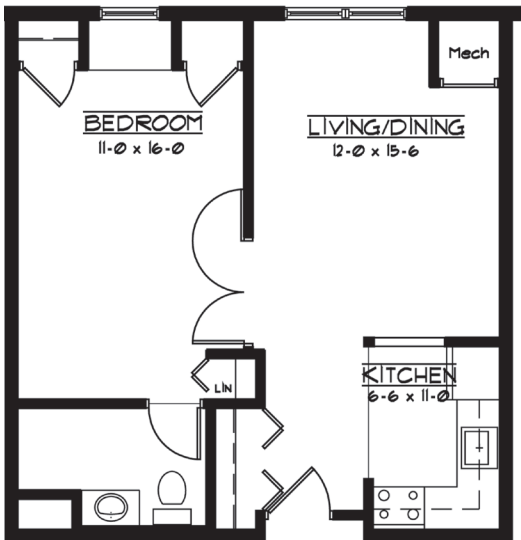

The Arbor

Sample Floor Plans
LeaHill.WesleyChoice.org

Dogwood
Studio
Approx. 492 s.f.

Alpine
Studio
Approx. 443 s.f.

Cedar II
One Bedroom
Approx. 610 s.f.

Maple II
One Bedroom
Approx. 633 s.f.

Wesley Lea Hill is a non-smoking community.