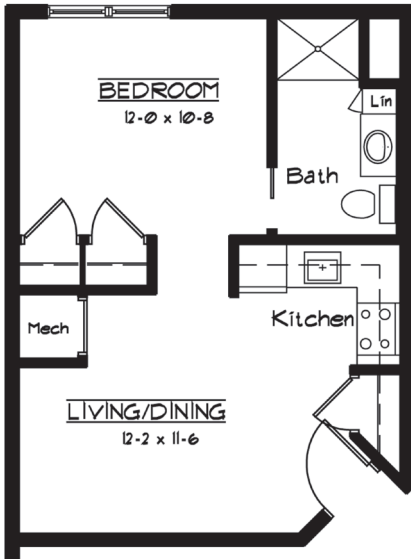

The Arbor

Sample Floor Plans
LeaHill.WesleyChoice.org

Dogwood
Studio
Approx. 492 s.f.

Alpine
Studio
Approx. 443 s.f.

Cedar II
One Bedroom
Approx. 610 s.f.

Maple II
One Bedroom
Approx. 633 s.f.

Wesley Lea Hill is a non-smoking community.