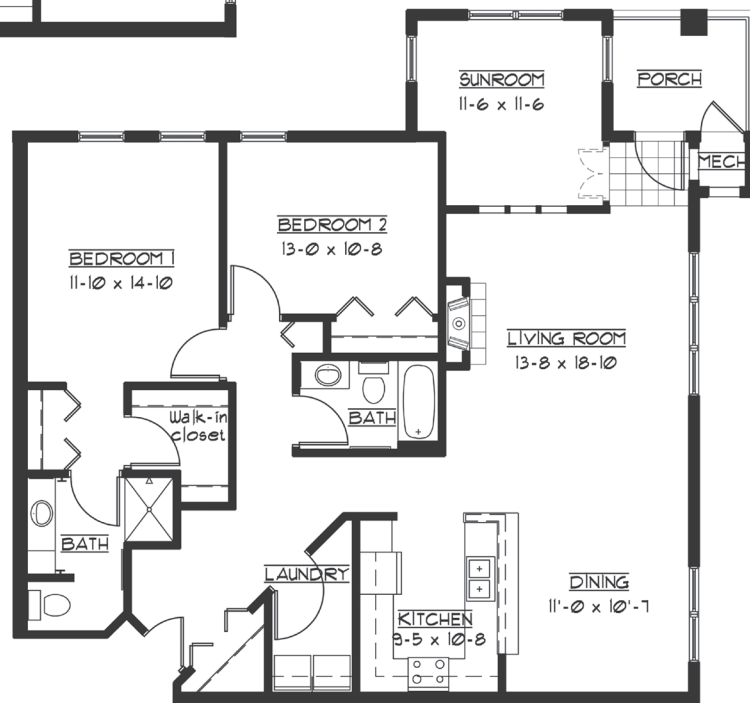

## Brownstone Apartments

Sample Floor Plans, continued

LeaHill.WesleyChoice.org

### Rainier

Two Bedroom

Approx. 1,461 s.f.