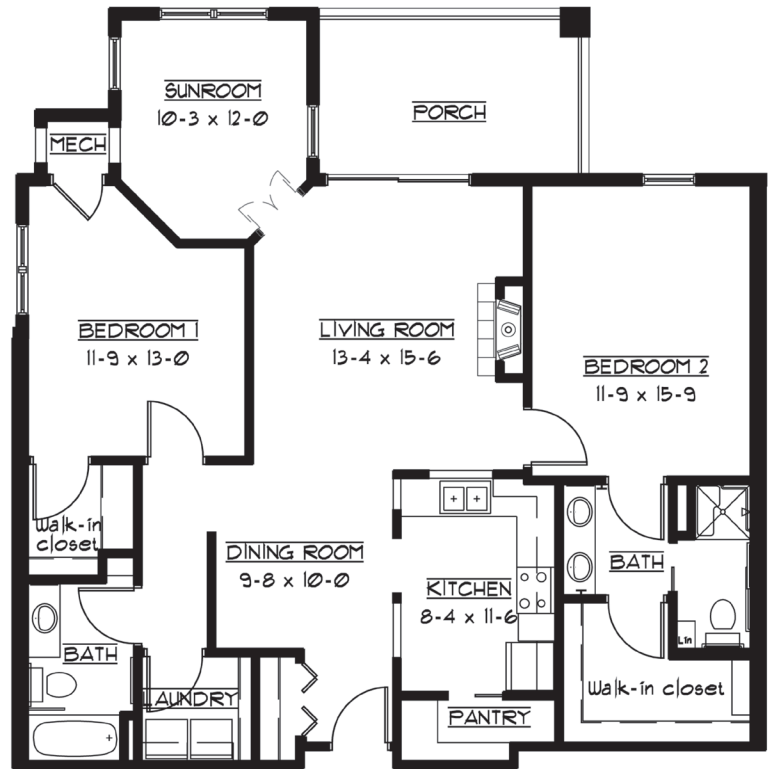

## Brownstone Apartments

Sample Floor Plans

LeaHill.WesleyChoice.org

### Baker

Two Bedroom  
Approx. 1,364 s.f.

### Jefferson

One Bedroom  
Approx. 1,096 s.f.

### Rainier

Two Bedroom

Approx. 1,461 s.f.