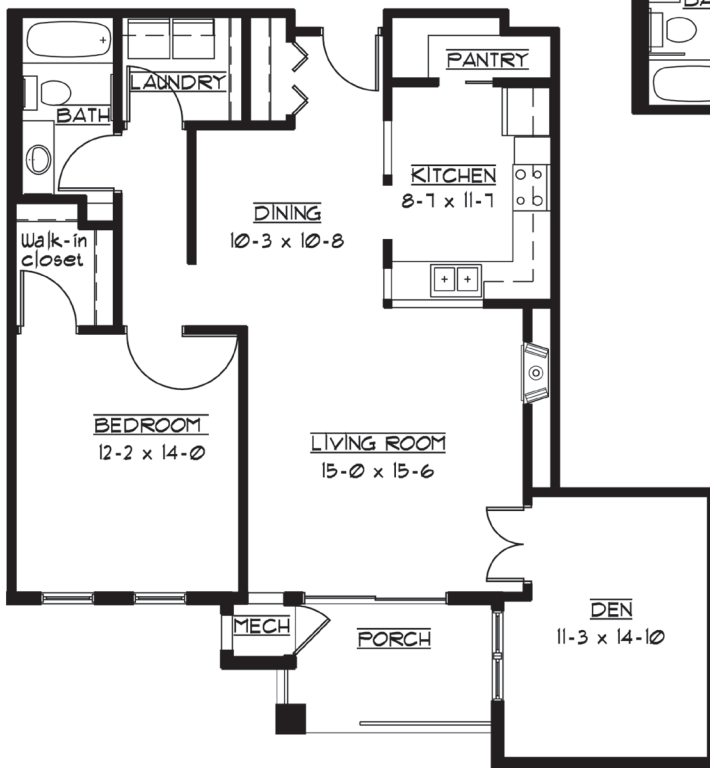

## Brownstone Apartments

Sample Floor Plans

LeaHill.WesleyChoice.org

### Baker

Two Bedroom  
Approx. 1,364 s.f.

### Jefferson

One Bedroom  
Approx. 1,096 s.f.

### Rainier

Two Bedroom

Approx. 1,461 s.f.