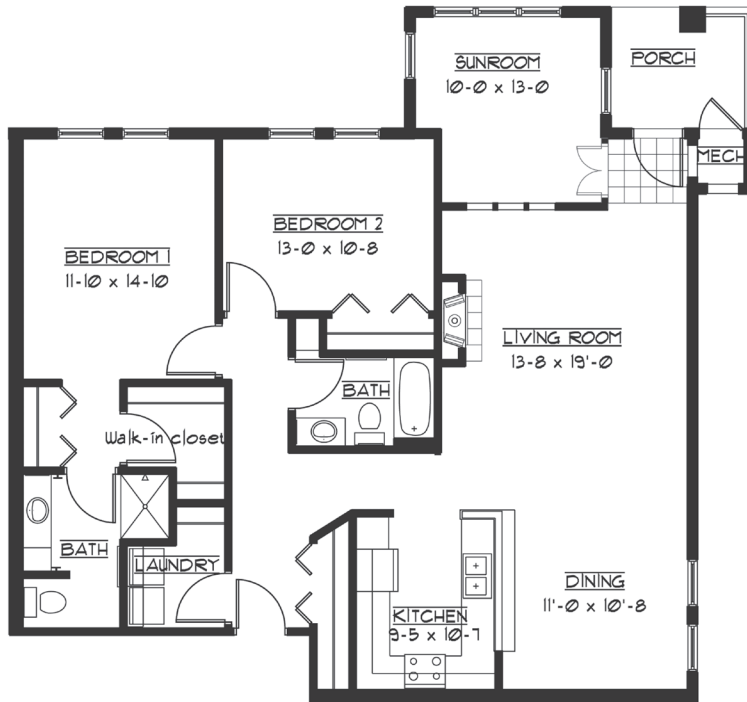

### Jefferson

One Bedroom  
Approx. 1,096 s.f.

## Brownstone Apartments

Sample Floor Plans, continued

LeaHill.WesleyChoice.org

### Rainier

Two Bedroom

Approx. 1,461 s.f.