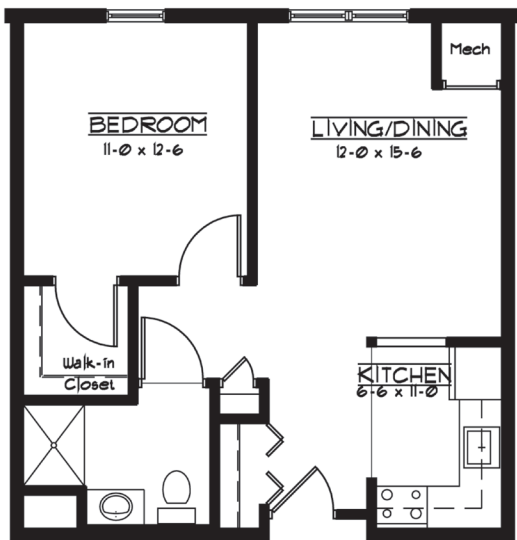

WESLEY

LEA HILL

Community · Choice · Continuing Care

The Commons

Sample Floor Plans

LeaHill.WesleyChoice.org

Poplar

Studio

Approx. 462 s.f.

Alder

Two Bedroom

Approx. 922 s.f.

Cedar

One Bedroom

Approx. 610 s.f.

Maple

One Bedroom

Approx. 633 s.f.

Wesley Lea Hill is a non-smoking community.