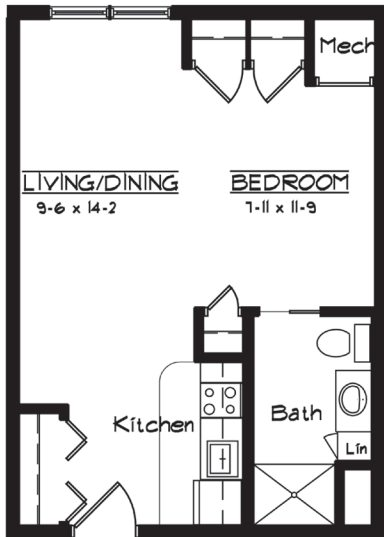

WESLEY

LEA HILL

Community · Choice · Continuing Care

The Commons

Sample Floor Plans

LeaHill.WesleyChoice.org

Poplar

Studio

Approx. 462 s.f.

Alder

Two Bedroom

Approx. 922 s.f.

Cedar

One Bedroom

Approx. 610 s.f.

Maple

One Bedroom

Approx. 633 s.f.

Wesley Lea Hill is a non-smoking community.