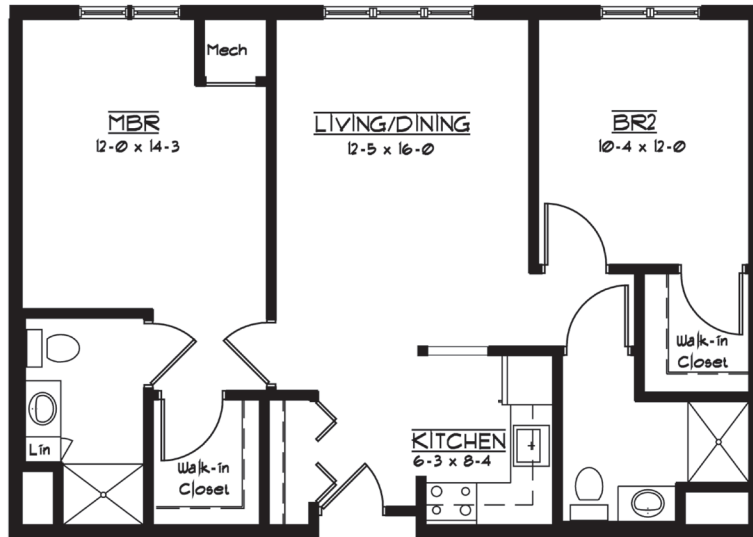

WESLEY

LEA HILL

Community · Choice · Continuing Care

The Commons

Sample Floor Plans

LeaHill.WesleyChoice.org

Poplar

Studio

Approx. 462 s.f.

Alder

Two Bedroom

Approx. 922 s.f.

Cedar

One Bedroom

Approx. 610 s.f.

Maple

One Bedroom

Approx. 633 s.f.

Wesley Lea Hill is a non-smoking community.