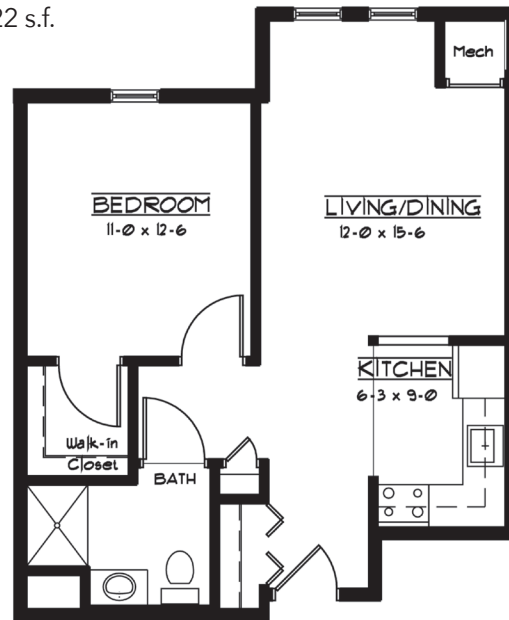

Approx. 462 s.f.

Alder

Two Bedroom

Approx. 922 s.f.

Cedar

One Bedroom

Approx. 610 s.f.

Maple

One Bedroom

Approx. 633 s.f.

Wesley Lea Hill is a non-smoking community.