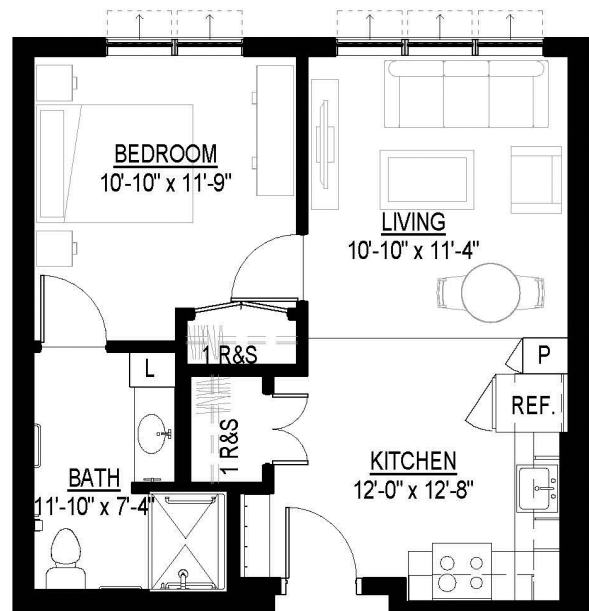

# The Commons and The Arbor

Sample Floor Plans

Tehaleh.WesleyChoice.org

at **TEHALEH**

Community · Choice · Continuing Care

**Alder**   
Studio  
Approx. 408 s.f.

**Maple**  
One Bedroom  
Approx. 525 s.f.

# The Commons and The Arbor

Sample Floor Plans, *continued*  
Tehaleh.WesleyChoice.org

at **TEHALEH**

Community · Choice · Continuing Care

## Dogwood

One Bedroom  
Approx. 588 s.f.

## Madrone

Two Bedroom  
Approx. 855 s.f.

 Limited mobility plans available.  
Wesley at Tehaleh is a non-smoking community.