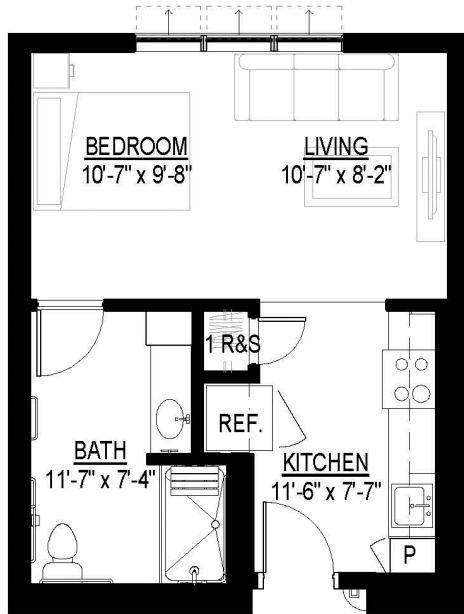

# The Commons and The Arbor

Sample Floor Plans

Tehaleh.WesleyChoice.org

at **TEHALEH**

Community · Choice · Continuing Care

**Alder**   
Studio  
Approx. 408 s.f.

**Maple**  
One Bedroom  
Approx. 525 s.f.

## Dogwood

One Bedroom  
Approx. 588 s.f.

## Madrone

Two Bedroom  
Approx. 855 s.f.

 Limited mobility plans available.  
Wesley at Tehaleh is a non-smoking community.