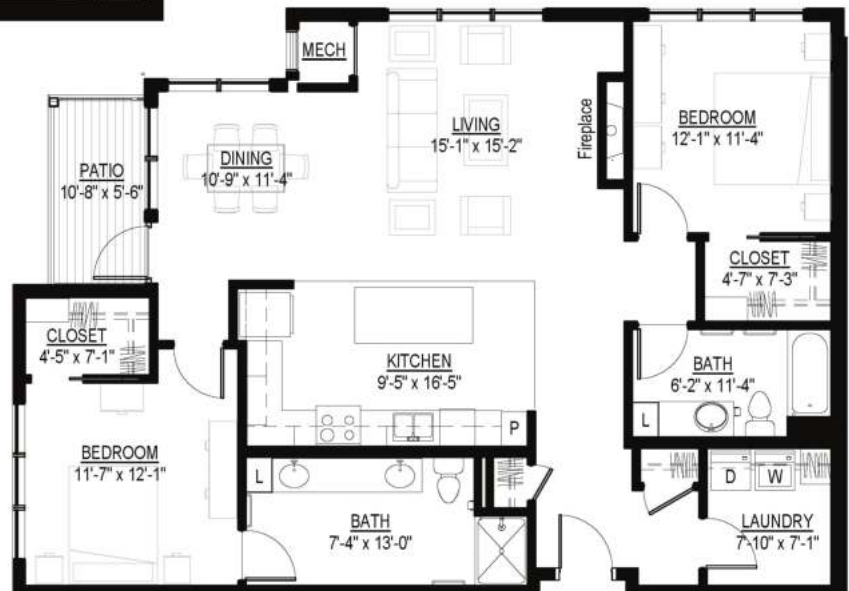

The Lodge Residential Apartments

Sample Floor Plans
 Tehaleh.WesleyChoice.org

at TEHALEH

Community · Choice · Continuing Care

Fir
 One Bedroom
 Approx. 780 s.f.

Yew
 One Bedroom
 Approx. 875 s.f.

Pine
 One Bedroom
 Plus Den
 Approx. 1,060 s.f.

The Lodge Residential Apartments

Sample Floor Plans, continued
 Tehaleh.WesleyChoice.org

Spruce
 One Bedroom
 Plus Den
 Approx. 1,090 s.f.

Juniper
 One Bedroom
 Plus Den
 Approx. 1,076 s.f.

Sequoia
 Two Bedroom
 Approx. 1,230 s.f.

The Lodge Residential Apartments

Sample Floor Plans, continued
 Tehaleh.WesleyChoice.org

Baker
 Two Bedroom
 Approx. 1,420 s.f.

Cedar
 Two Bedroom
 Approx. 1,250 s.f.

Adams
 Two Bedroom
 Approx. 1,400 s.f.

The Lodge Residential Apartments

Sample Floor Plans, continued
 Tehaleh.WesleyChoice.org

at **TEHALEH**

Community · Choice · Continuing Care

Tahoma

Two Bedroom Plus Den
 Approx. 1,630 s.f.

Rainier

Two Bedroom Plus Den
 Approx. 1,770 s.f.