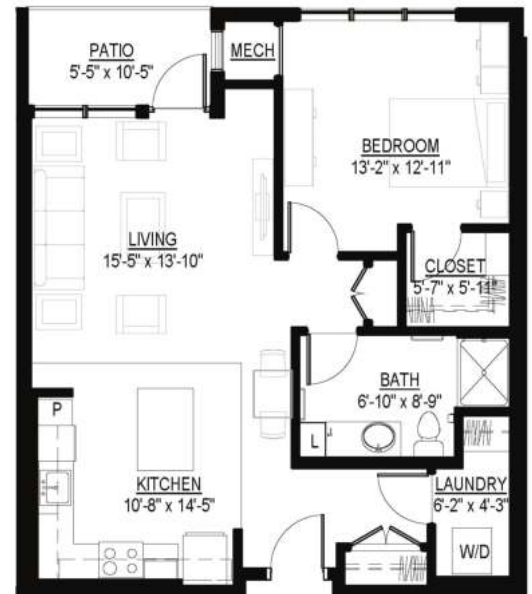

The Lodge Residential Apartments

Sample Floor Plans
 Tehaleh.WesleyChoice.org

at TEHALEH

Community · Choice · Continuing Care

Fir
 One Bedroom
 Approx. 780 s.f.

Yew
 One Bedroom
 Approx. 875 s.f.

Pine
 One Bedroom
 Plus Den
 Approx. 1,060 s.f.

The Lodge Residential Apartments

Sample Floor Plans, continued
 Tehaleh.WesleyChoice.org

Spruce
 One Bedroom
 Plus Den
 Approx. 1,090 s.f.

Juniper
 One Bedroom
 Plus Den
 Approx. 1,076 s.f.

Sequoia
 Two Bedroom
 Approx. 1,230 s.f.

The Lodge Residential Apartments

Sample Floor Plans, continued
 Tehaleh.WesleyChoice.org

Baker
 Two Bedroom
 Approx. 1,420 s.f.

Cedar
 Two Bedroom
 Approx. 1,250 s.f.

Adams
 Two Bedroom
 Approx. 1,400 s.f.

The Lodge Residential Apartments

Sample Floor Plans, continued
 Tehaleh.WesleyChoice.org

at **TEHALEH**

Community · Choice · Continuing Care

Tahoma

Two Bedroom Plus Den
 Approx. 1,630 s.f.

Rainier

Two Bedroom Plus Den
 Approx. 1,770 s.f.