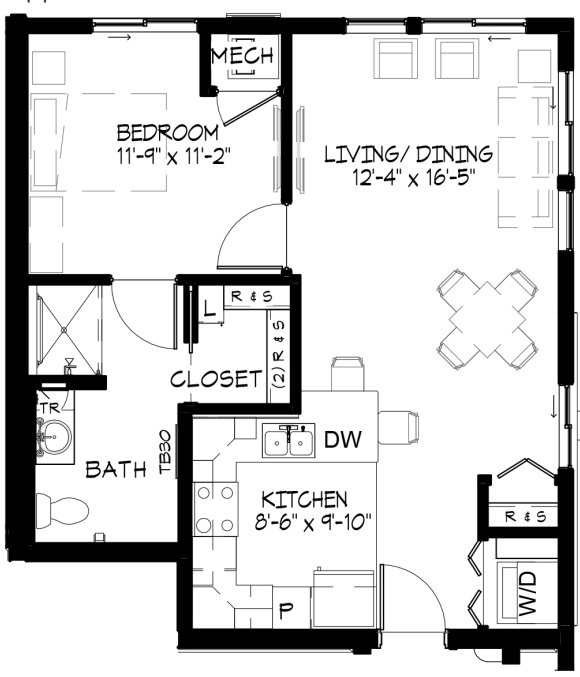

WESLEY

DES MOINES

Community · Choice · Continuing Care

Centre Point Apartments

Sample Floor Plans
DesMoines.WesleyChoice.org

James

One Bedroom
Approx. 645 s.f.

Marion

One Bedroom Plus Den
Approx. 880 s.f.

Madison

One Bedroom Plus Sunroom
Approx. 910 s.f.

WESLEY

DES MOINES

Community · Choice · Continuing Care

Centre Point Apartments

Sample Floor Plans

DesMoines.WesleyChoice.org

University

Two Bedroom

Approx. 960 s.f.

Pine

Two Bedroom

Approx. 1,030 s.f.

Limited mobility plan available. Additional floor plans available. Measurements are approximate and based on BOMA standards.