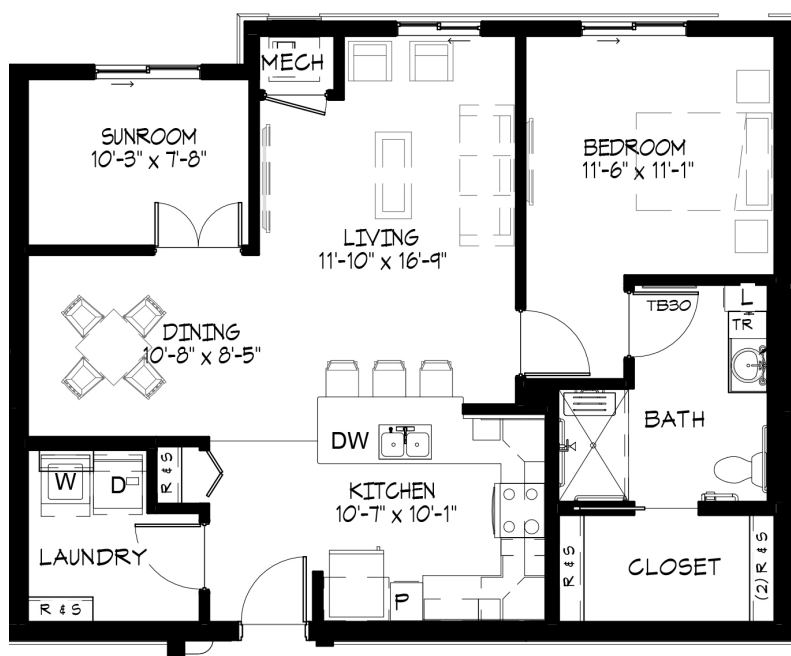

WESLEY

DES MOINES

Community · Choice · Continuing Care

Centre Point Apartments

Sample Floor Plans
DesMoines.WesleyChoice.org

James

One Bedroom
Approx. 645 s.f.

Marion

One Bedroom Plus Den
Approx. 880 s.f.

Madison

One Bedroom Plus Sunroom
Approx. 910 s.f.

WESLEY

DES MOINES

Community · Choice · Continuing Care

Centre Point Apartments

Sample Floor Plans

DesMoines.WesleyChoice.org

University

Two Bedroom

Approx. 960 s.f.

Pine

Two Bedroom

Approx. 1,030 s.f.

Limited mobility plan available. Additional floor plans available. Measurements are approximate and based on BOMA standards.