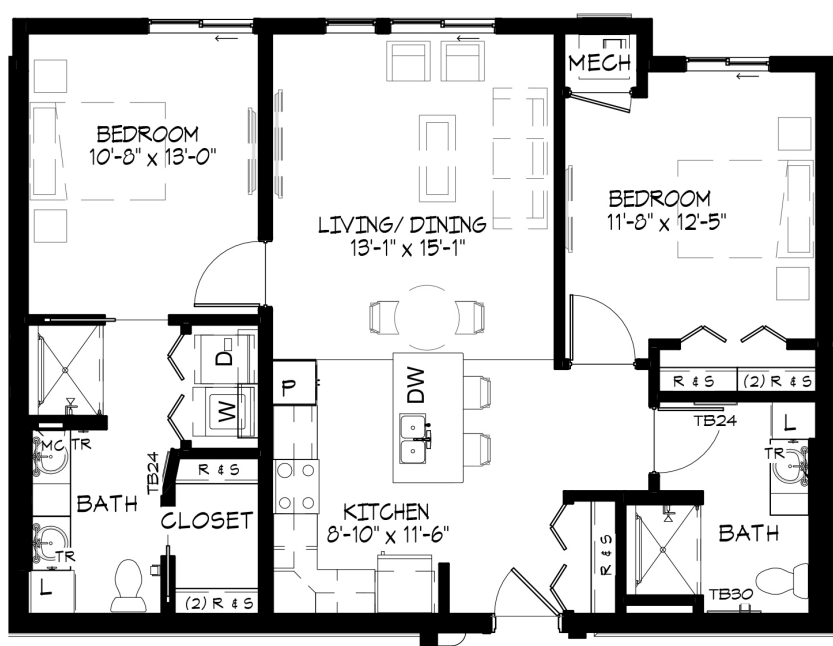

WESLEY

DES MOINES

Community · Choice · Continuing Care

Centre Point Apartments

Sample Floor Plans
DesMoines.WesleyChoice.org

James

One Bedroom
Approx. 645 s.f.

Marion

One Bedroom Plus Den
Approx. 880 s.f.

Madison

One Bedroom Plus Sunroom
Approx. 910 s.f.

WESLEY

DES MOINES

Community · Choice · Continuing Care

Centre Point Apartments

Sample Floor Plans

DesMoines.WesleyChoice.org

University

Two Bedroom

Approx. 960 s.f.

Pine

Two Bedroom

Approx. 1,030 s.f.

Limited mobility plan available. Additional floor plans available. Measurements are approximate and based on BOMA standards.