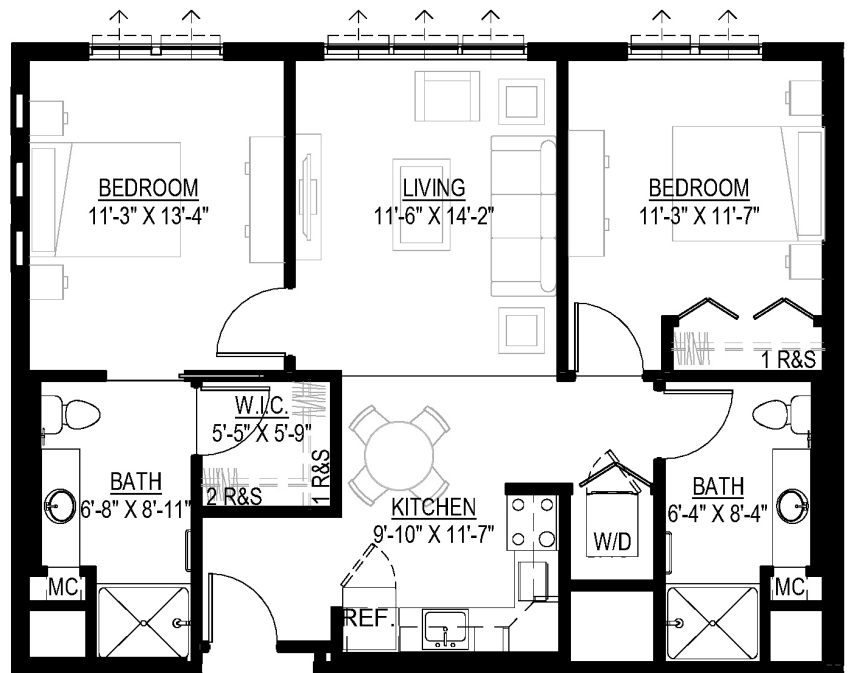

Dogwood

Two Bedroom
Approx. 916 s.f.

For more apartment plans and availability, scan the QR code with your phone or tablet. You can also visit SpringGlen.WesleyChoice.org.

Limited mobility plans available. Wesley Spring Glen is a non-smoking community. Measurements are approximate and based on BOMA standards. Due to the nature of new construction, floor plans are subject to change. Wesley Spring Glen is a non-smoking community.