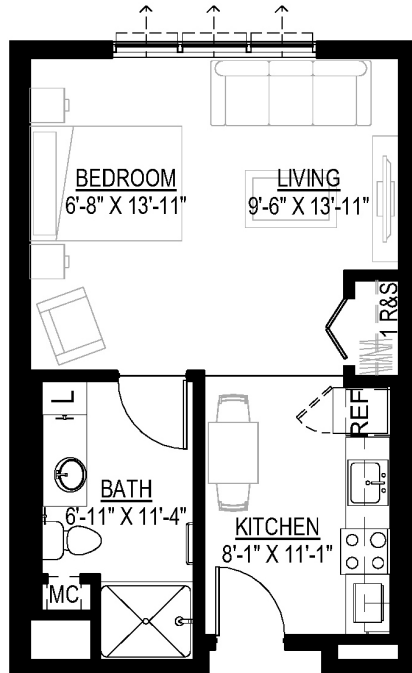

### Alder

Studio

Approx. 426 s.f.

**Birch**   
One Bedroom  
Approx. 706 s.f.