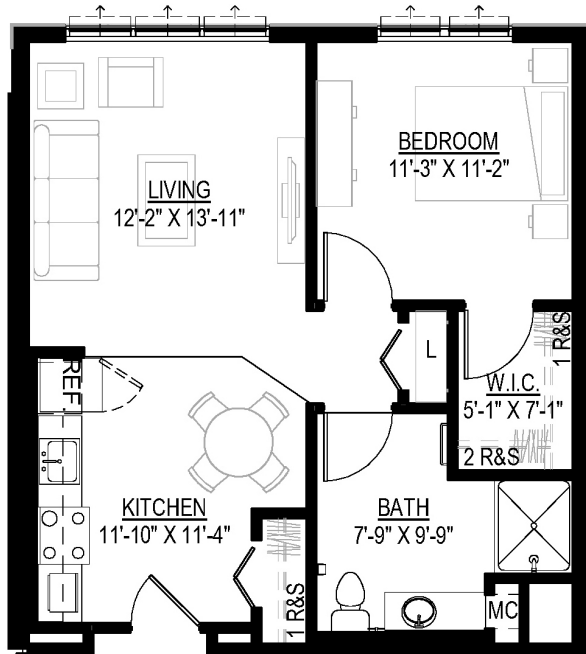

The Commons

Sample Floor Plans

SpringGlen.WesleyChoice.org

WESLEY

SPRING GLEN

Community · Choice · Continuing Care

Maple

One Bedroom
Approx. 628 s.f.